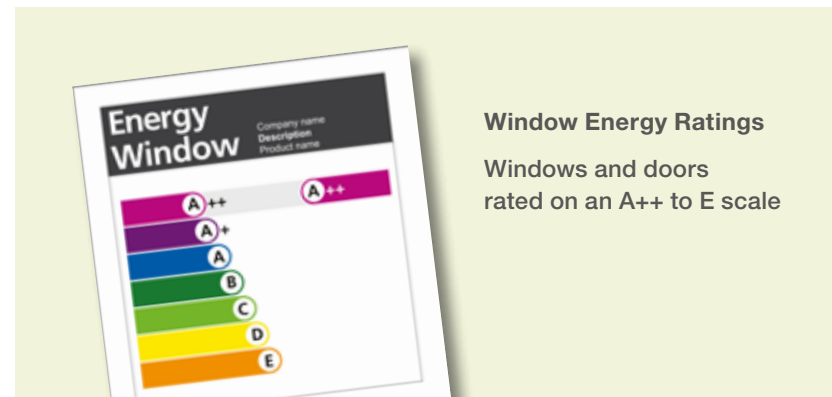

Window Energy Ratings
Windows and doors rated on an A++ to E scale

A+ a positive contribution
Any windows or door with a WER of 'A' or higher makes a positive energy contribution to your home