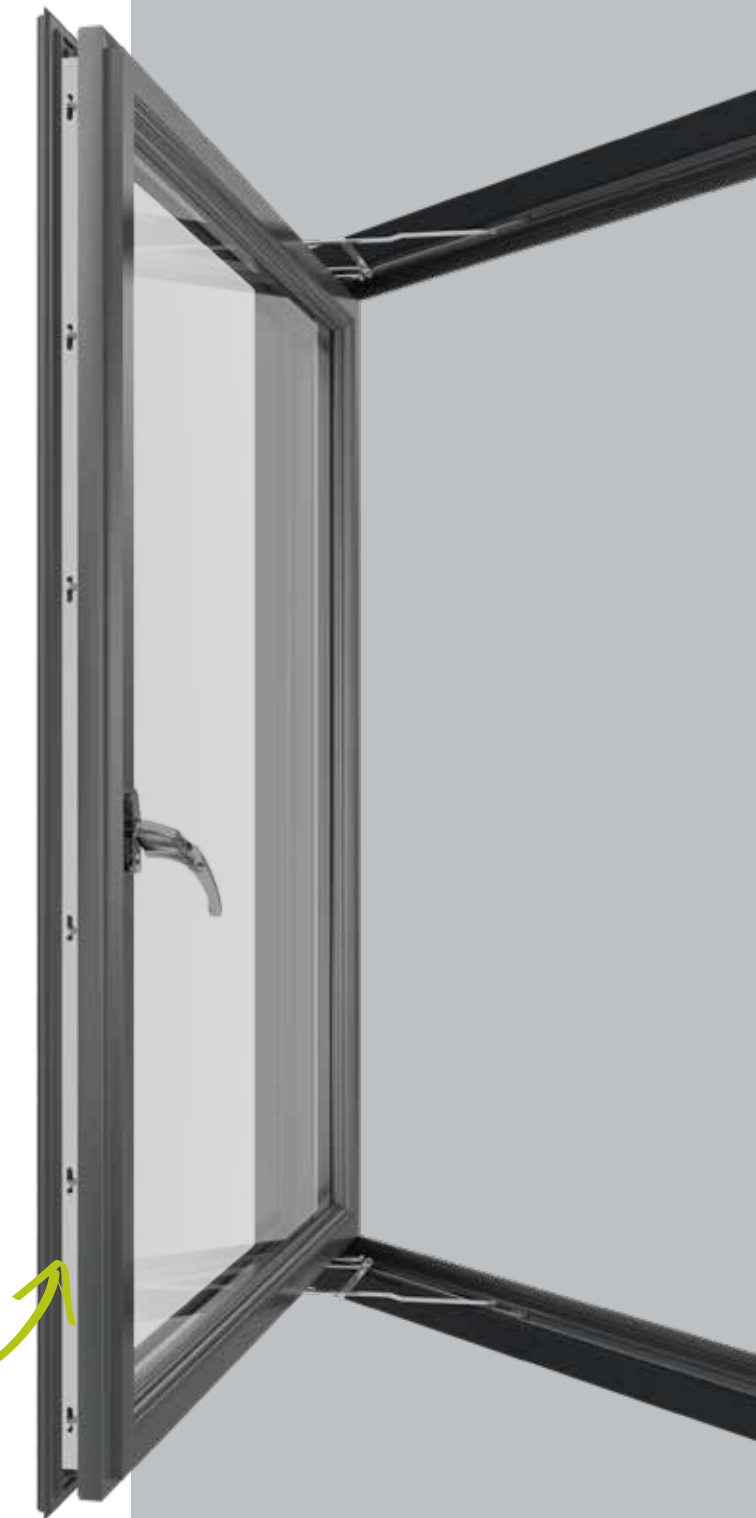

Strength & security

Feel safe and secure

Protect your property

Your windows play a crucial role in securing your home against unwanted intruders. In addition to being secure, they need to be robust and durable enough to withstand the wear and tear of everyday use – as well as everything the British weather can throw at them, which is why our products are tested to BS 6375-1 covering air permeability, water tightness and wind resistance.

Low maintenance option

One of the principal benefits of PVC-U windows over any other material is that they require no maintenance, other than the occasional wipe down with a damp cloth – no painting, no preservative treatments, no hassle.

Safe and secure

Protecting your property against unwanted intruders is a primary concern for every homeowner. That's why our windows have been designed to deter burglars and secure your property against forced entry. For a start, all of our windows are internally beaded, which means the glazing units cannot be removed from the outside.

That's a major deterrent to burglars. What's more, our windows and doors are tested to PAS24 Secured by Design standards and can be fitted with the most advanced security hardware on the market, including shoot bolts, locking handles, heavy-duty security hinges and hinge guards.

a range of security options including reinforced frames

◀ Chamfered casement windows in White